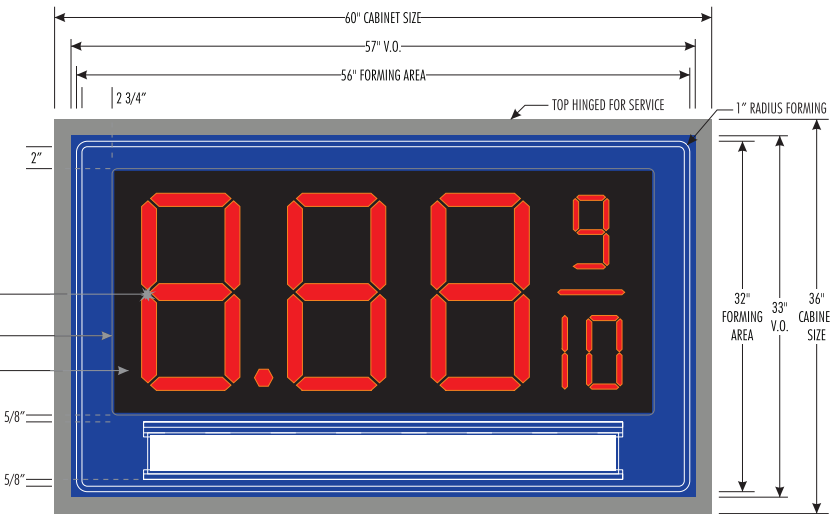

SCALE 1:10

**Sign- 15sqft
LEDs - 7.48sqft**

18" RED DAKTRONIC 7-SEGMENT LED
LED UNIT SIZE: 22" x 49"
FIRST SURFACE MOUNTED
FORMING DIMENSIONS:
FLANGE RECESS: 22 1/2"H x 49 1/2"W x 1/4"D
ROUTED WINDOW
CUT OUT: 19 1/2" x 46 1/2" WINDOW SIZE

Tiger Fuel Company - Irvington Market - 4447 Irvington Road, Irvington, VA 22480

PO Box 1546 / 1078 S. Main St. / Mt. Airy, NC 27030 / O: 336-789-4074 / © 2022 by K&D Signs LLC

Customer Signature: _____

Date: _____

Designer: Brittany Cook

Project: 22-1699

Rev #: Date 10/18/2022