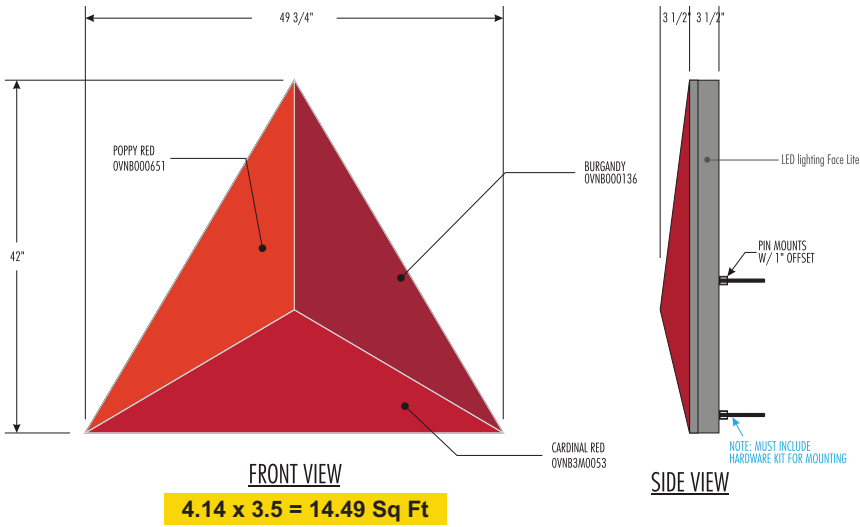

Letter Specs

42" TRI MARK (Illuminated)
SILVER RETURNS