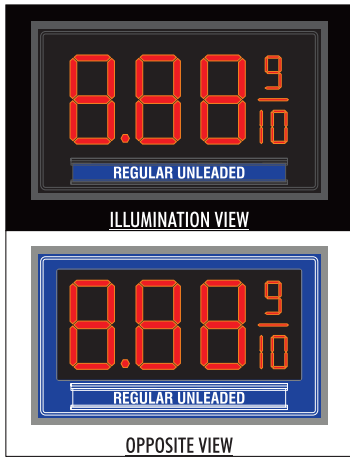

LED DEBOSSMENT DETAIL

NOTE: CABINET TO BE LED ILLUMINATED