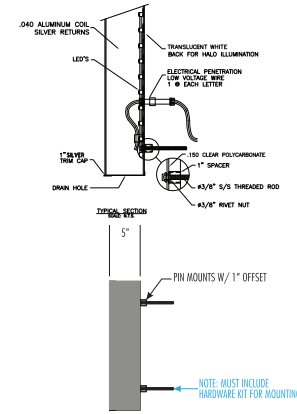

7.38 x 1.75 = 12.915 Sq Ft

21" ILLUMINATED Citgo Channel Letters
Flush Mount / White Option

FRONT VIEW

SIDE VIEW

SIDE VIEW

Tiger Fuel Company - Irvington Market - 4447 Irvington Road, Irvington, VA 22480

PO Box 1546 / 1078 S. Main St. / Mt. Airy, NC 27030 / O: 336-789-4074 / © 2022 by K&D Signs LLC