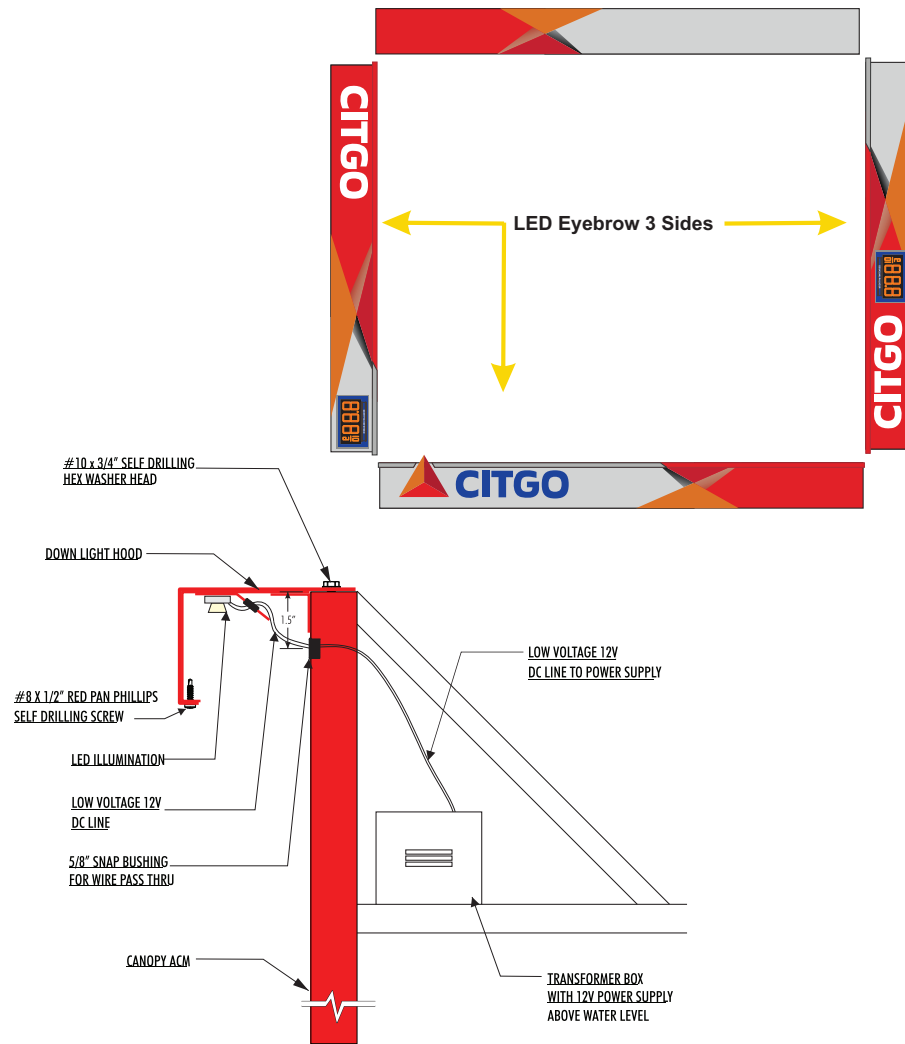

**Sign- 15sqft
LEDs - 7.48sqft**

LED DEBOSSMENT
AND WINDOW DETAIL

18" RED DAKTRONIC 7-SEGMENT LED
LED UNIT SIZE: 22" x 49"
FIRST SURFACE MOUNTED
FORMING DIMENSIONS:
FLANGE RECESS: 22 1/2"H x 49 1/2"W x 1/4"D
ROUTED WINDOW
CUT OUT: 19 1/2" x 46 1/2" WINDOW SIZE

7.38 x 1.75 = 12.915 Sq Ft

21" ILLUMINATED Citgo Channel Letters
Flush Mount / White Option

FRONT VIEW

SIDE VIEW

SIDE VIEW

Tiger Fuel Company - Irvington Market - 4447 Irvington Road, Irvington, VA 22480

PO Box 1546 / 1078 S. Main St. / Mt. Airy, NC 27030 / O: 336-789-4074 / © 2022 by K&D Signs LLC

Customer Signature: _____

Date: _____

Designer: Brittany Cook

Project: 22-1699

Rev #: Date 10/18/2022

Eye brow Specs

Tiger Fuel Company - Irvington Market - 4447 Irvington Road, Irvington, VA 22480

PO Box 1546 / 1078 S. Main St. / Mt. Airy, NC 27030 / O: 336-789-4074 / © 2022 by K&D Signs LLC