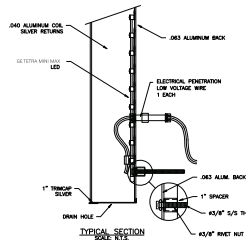

Letter Specs

42" TRI MARK (Illuminated)
SILVER RETURNS

21" ILLUMINATED CITGO Channel Letters
Halo Illum w/1" Offset /Blue Option